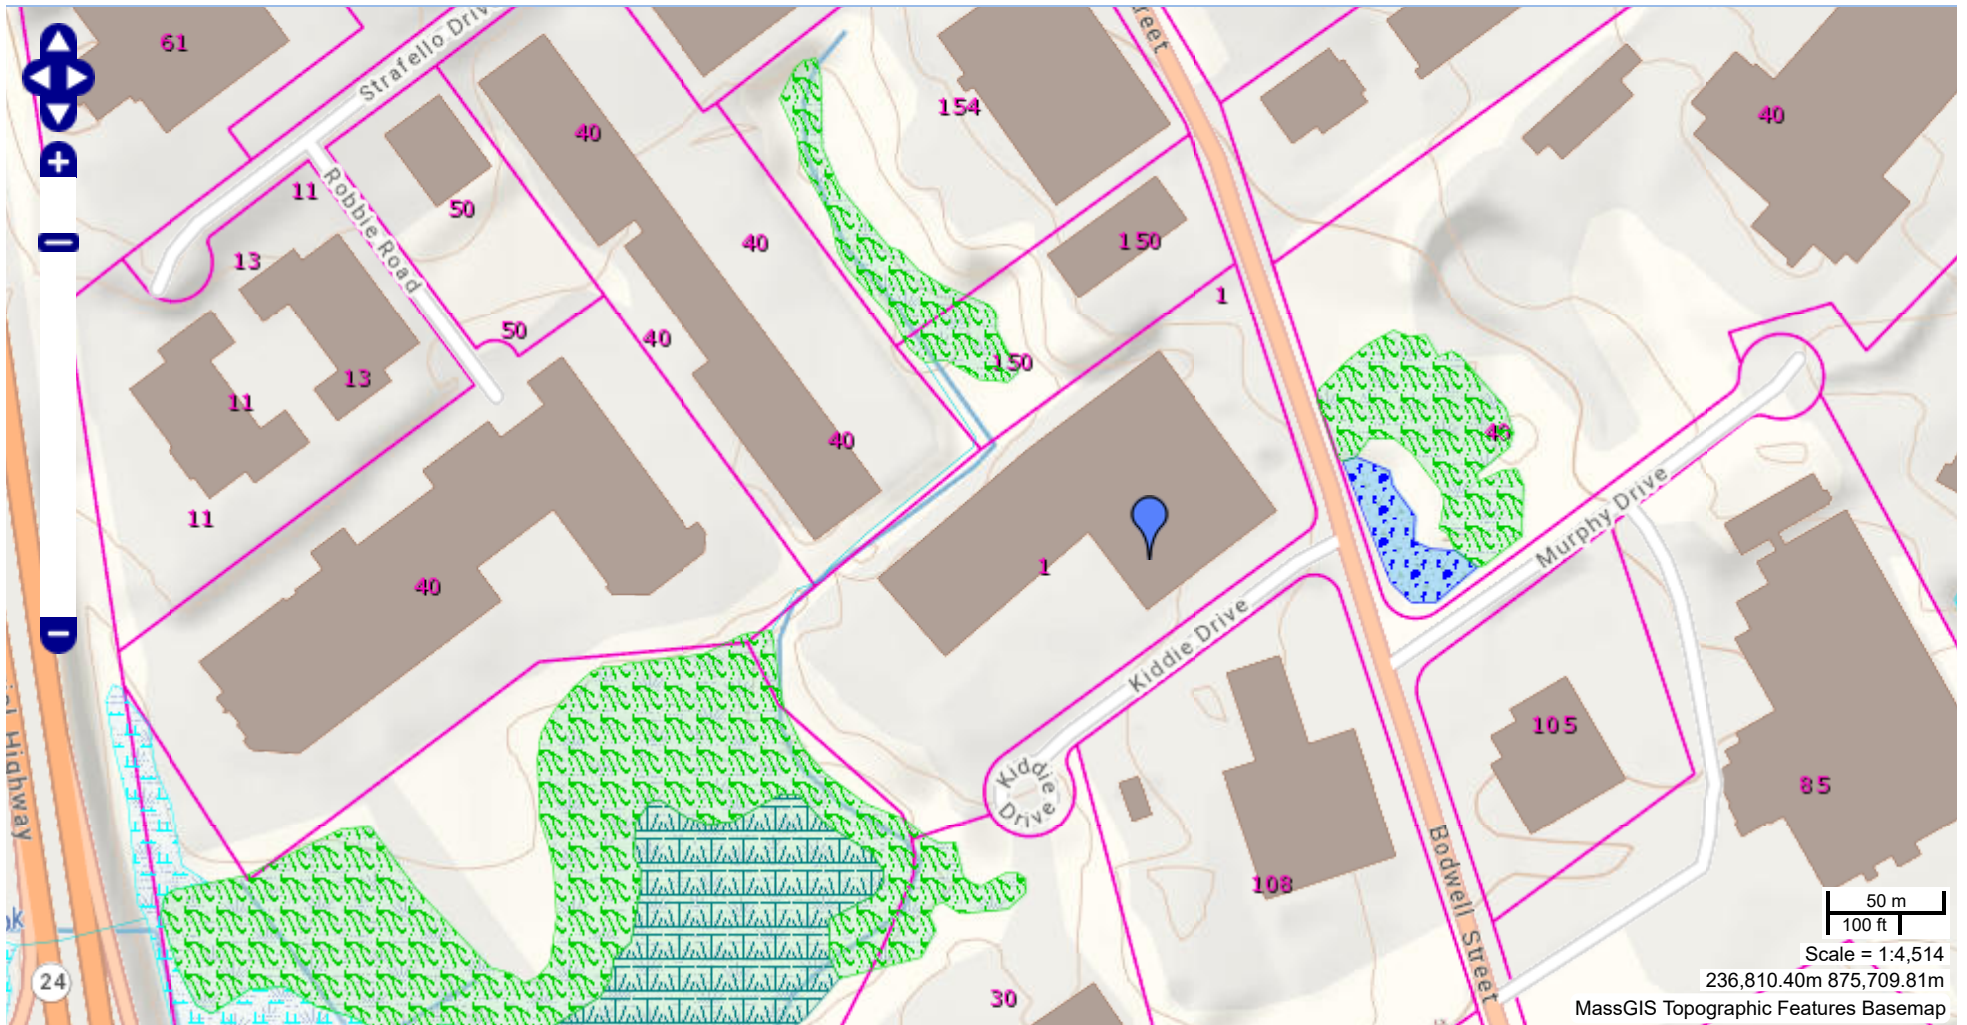

1 Kiddie Dr, Avon, MA

Zoom to a town

0 m

Basemaps