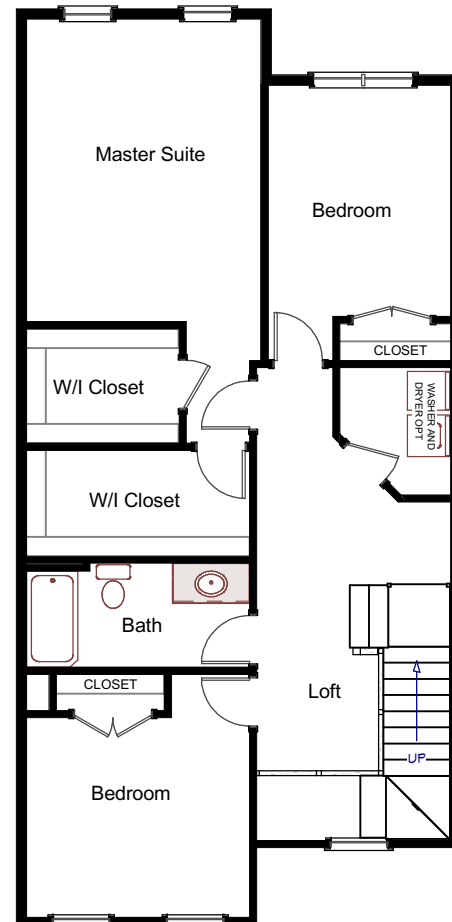

The Scituate Affordable Plan

3 Bedroom 1 1/2 Bath

First Floor

Second Floor

AREA BREAKDOWN	
TOTAL AREA	1,920 SF
HOUSE FEATURES	
BEDROOMS	3
BATHROOMS	1.5

Windsor Heights

~ Avon, MA ~

Note: This drawing is an artistic interpretation of the general appearance of the floor plan. It is not meant to be an exact rendition. Some options are shown. W/D may be stackable.