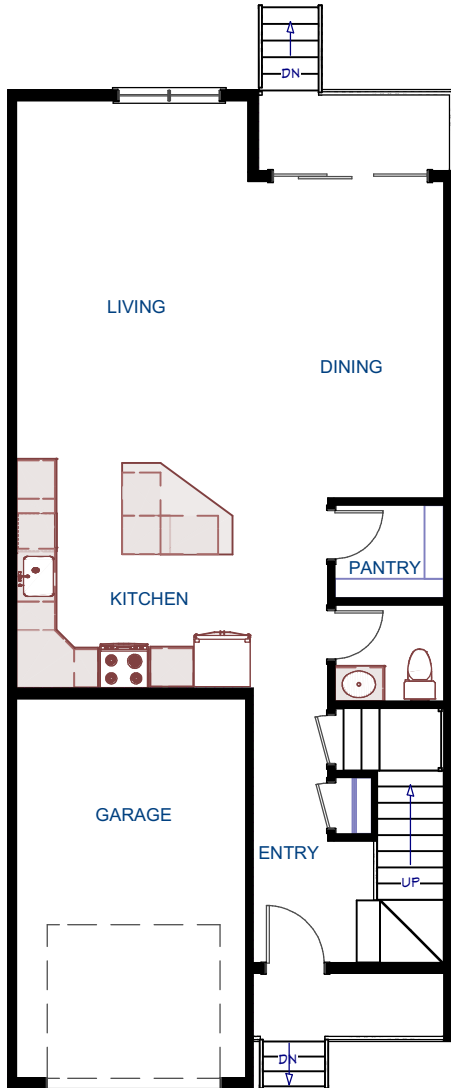

The Scituate Affordable Plan

3 Bedroom 1 1/2 Bath

First Floor

Second Floor

AREA BREAKDOWN	
TOTAL AREA	1,920 SF
HOUSE FEATURES	
BEDROOMS	3
BATHROOMS	1.5

Windsor Heights

~ Avon, MA ~

Note: This drawing is an artistic interpretation of the general appearance of the floor plan. It is not meant to be an exact rendition. Some options are shown. W/D may be stackable.