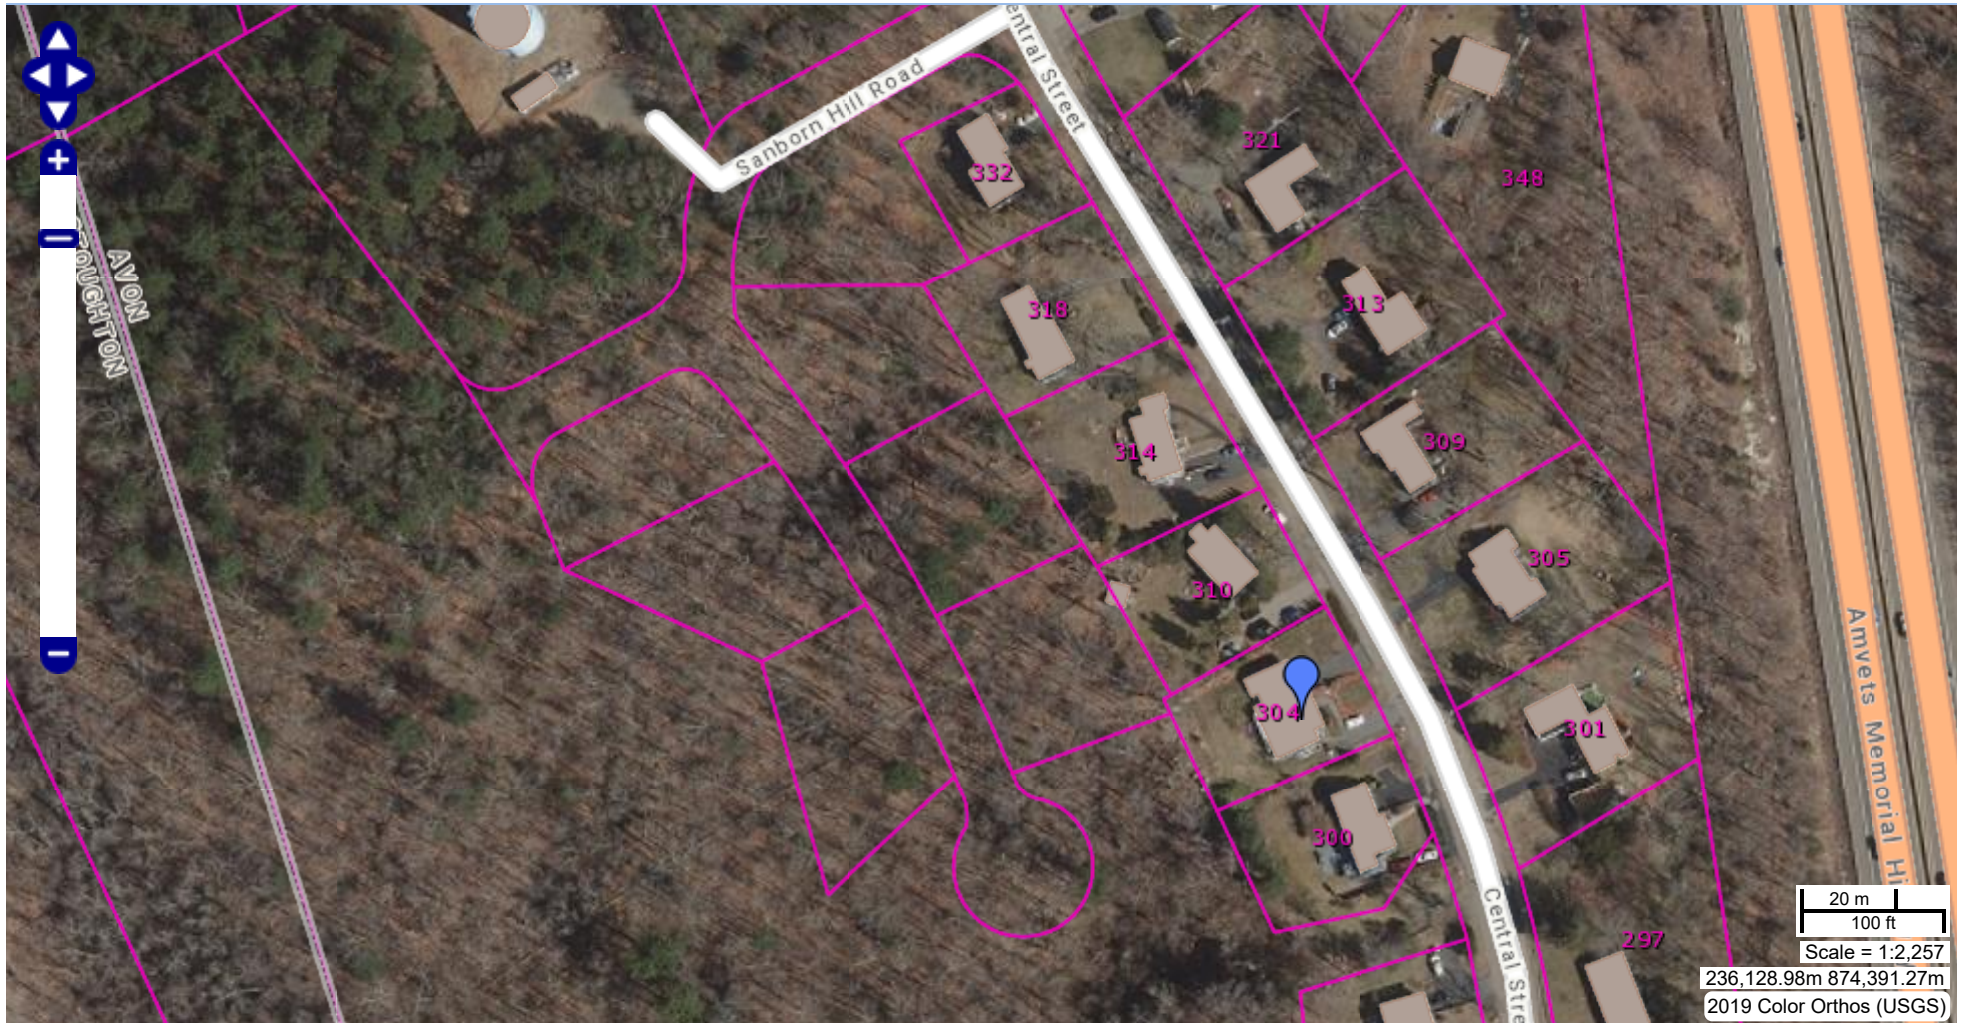

304 central street, avon, ma

Zoom to a town

0 m

Basemaps

Area for ANRAD off Central Street

304 central street, avon, ma

Zoom to a town

0 m

Basemaps

DEP Wetlands , the wetlands do extend further

304 central street, avon, ma

Zoom to a town

0 m

Basemaps

2% Flood Zone (50 Year Storm)

304 central street, avon, ma

Zoom to a town

0 m

Basemaps

Water District Boundaries

304 central street, avon, ma

Zoom to a town

0 m

Basemaps

### DEP Title V Septic Offsets