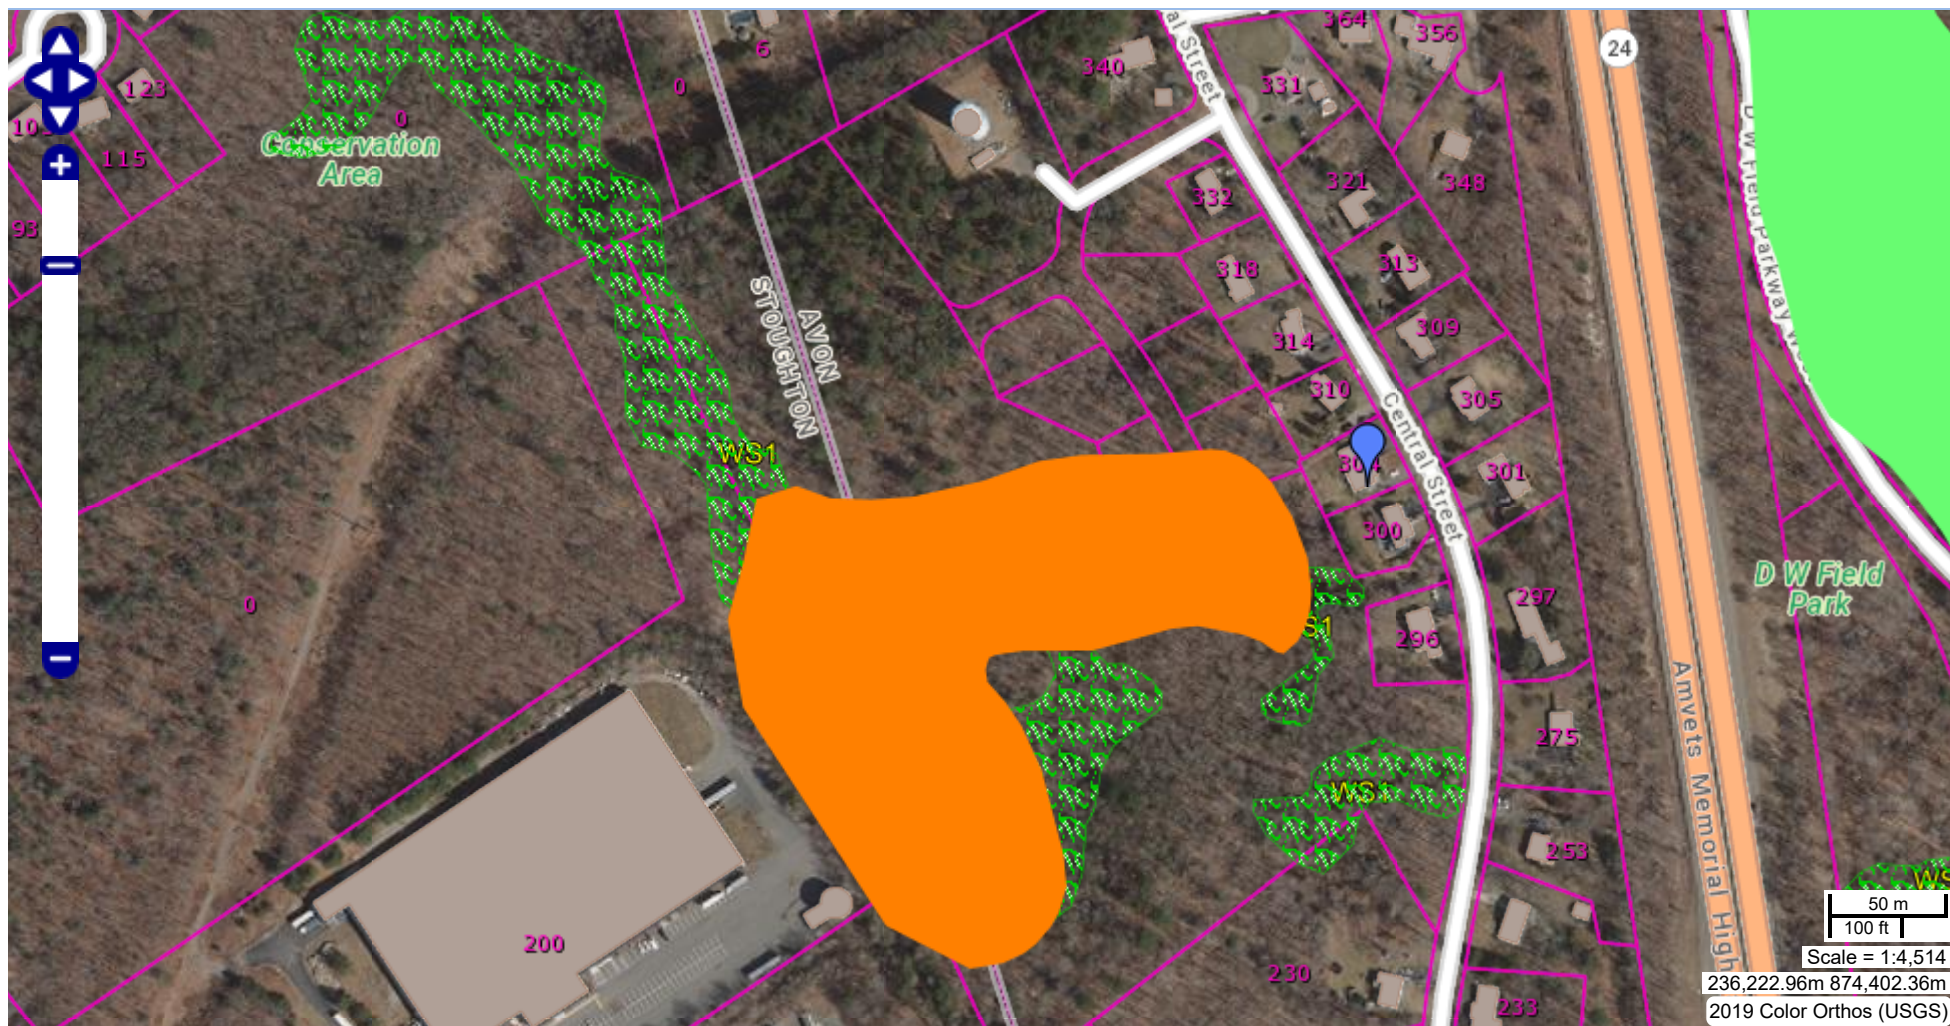

304 central street, avon, ma

Zoom to a town

0 m

Basemaps

Area for ANRAD off Central Street

304 central street, avon, ma

Zoom to a town

0 m

Basemaps

DEP Wetlands , the wetlands do extend further

304 central street, avon, ma

Zoom to a town

0 m

Basemaps

2% Flood Zone (50 Year Storm)

304 central street, avon, ma

Zoom to a town

0 m

Basemaps

Water District Boundaries

304 central street, avon, ma

Zoom to a town

0 m

Basemaps